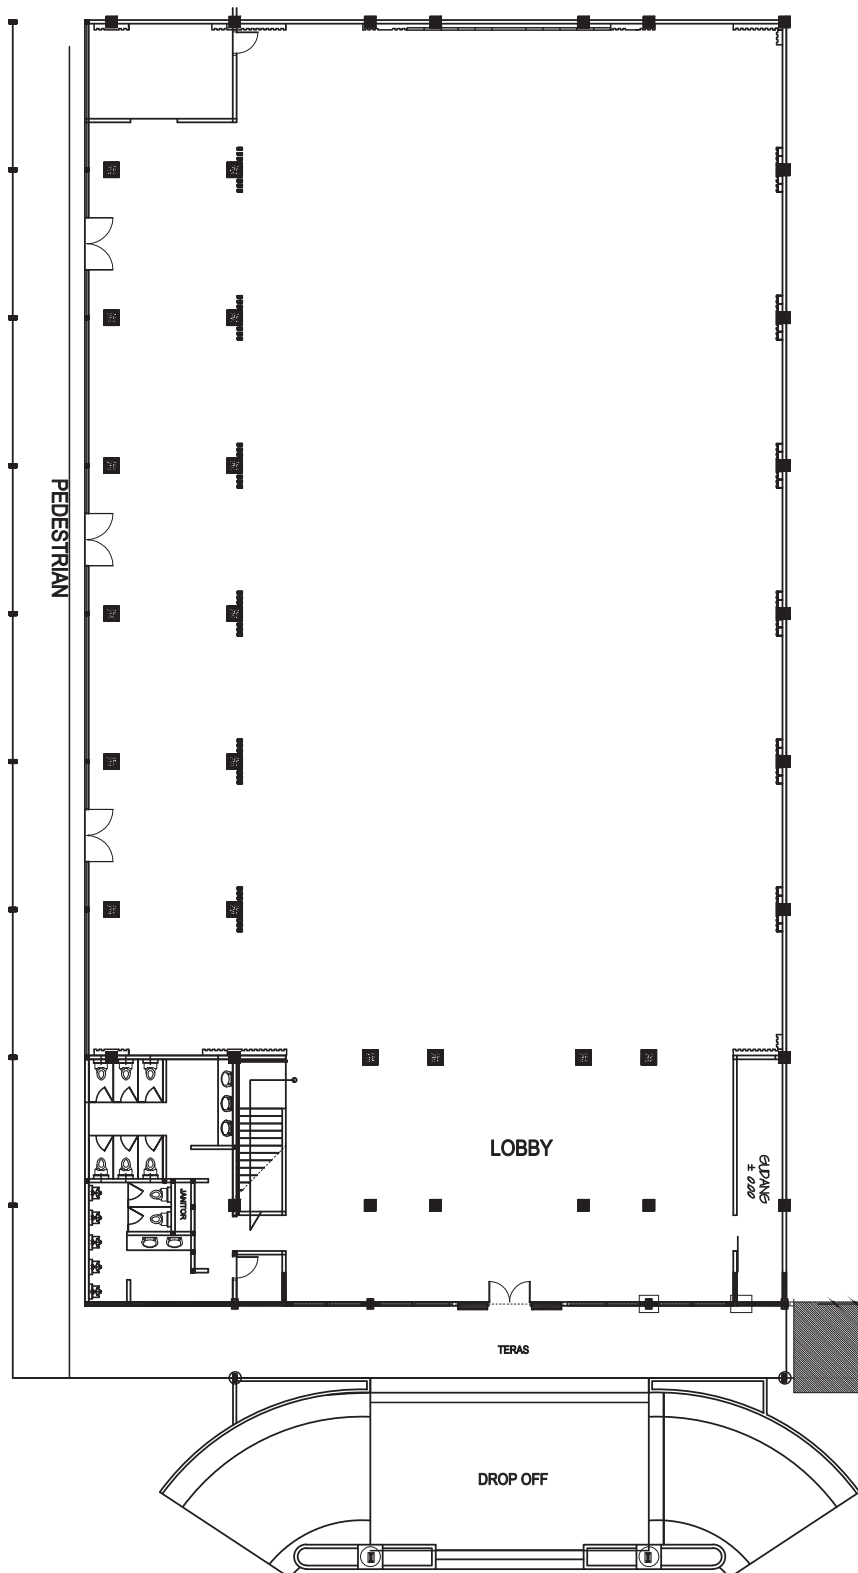

VENUE	Dimension			Size (M ²)	 Standing Reception	 Round Table	 Theatre
	Length (M)	Width (M)	Height (M)				
Hastinapura Convention Center	52	29	7	1508	1,500	850	1250

1

FURNITURE LAYOUT 1ST FLOOR

SCALE 1 : 100