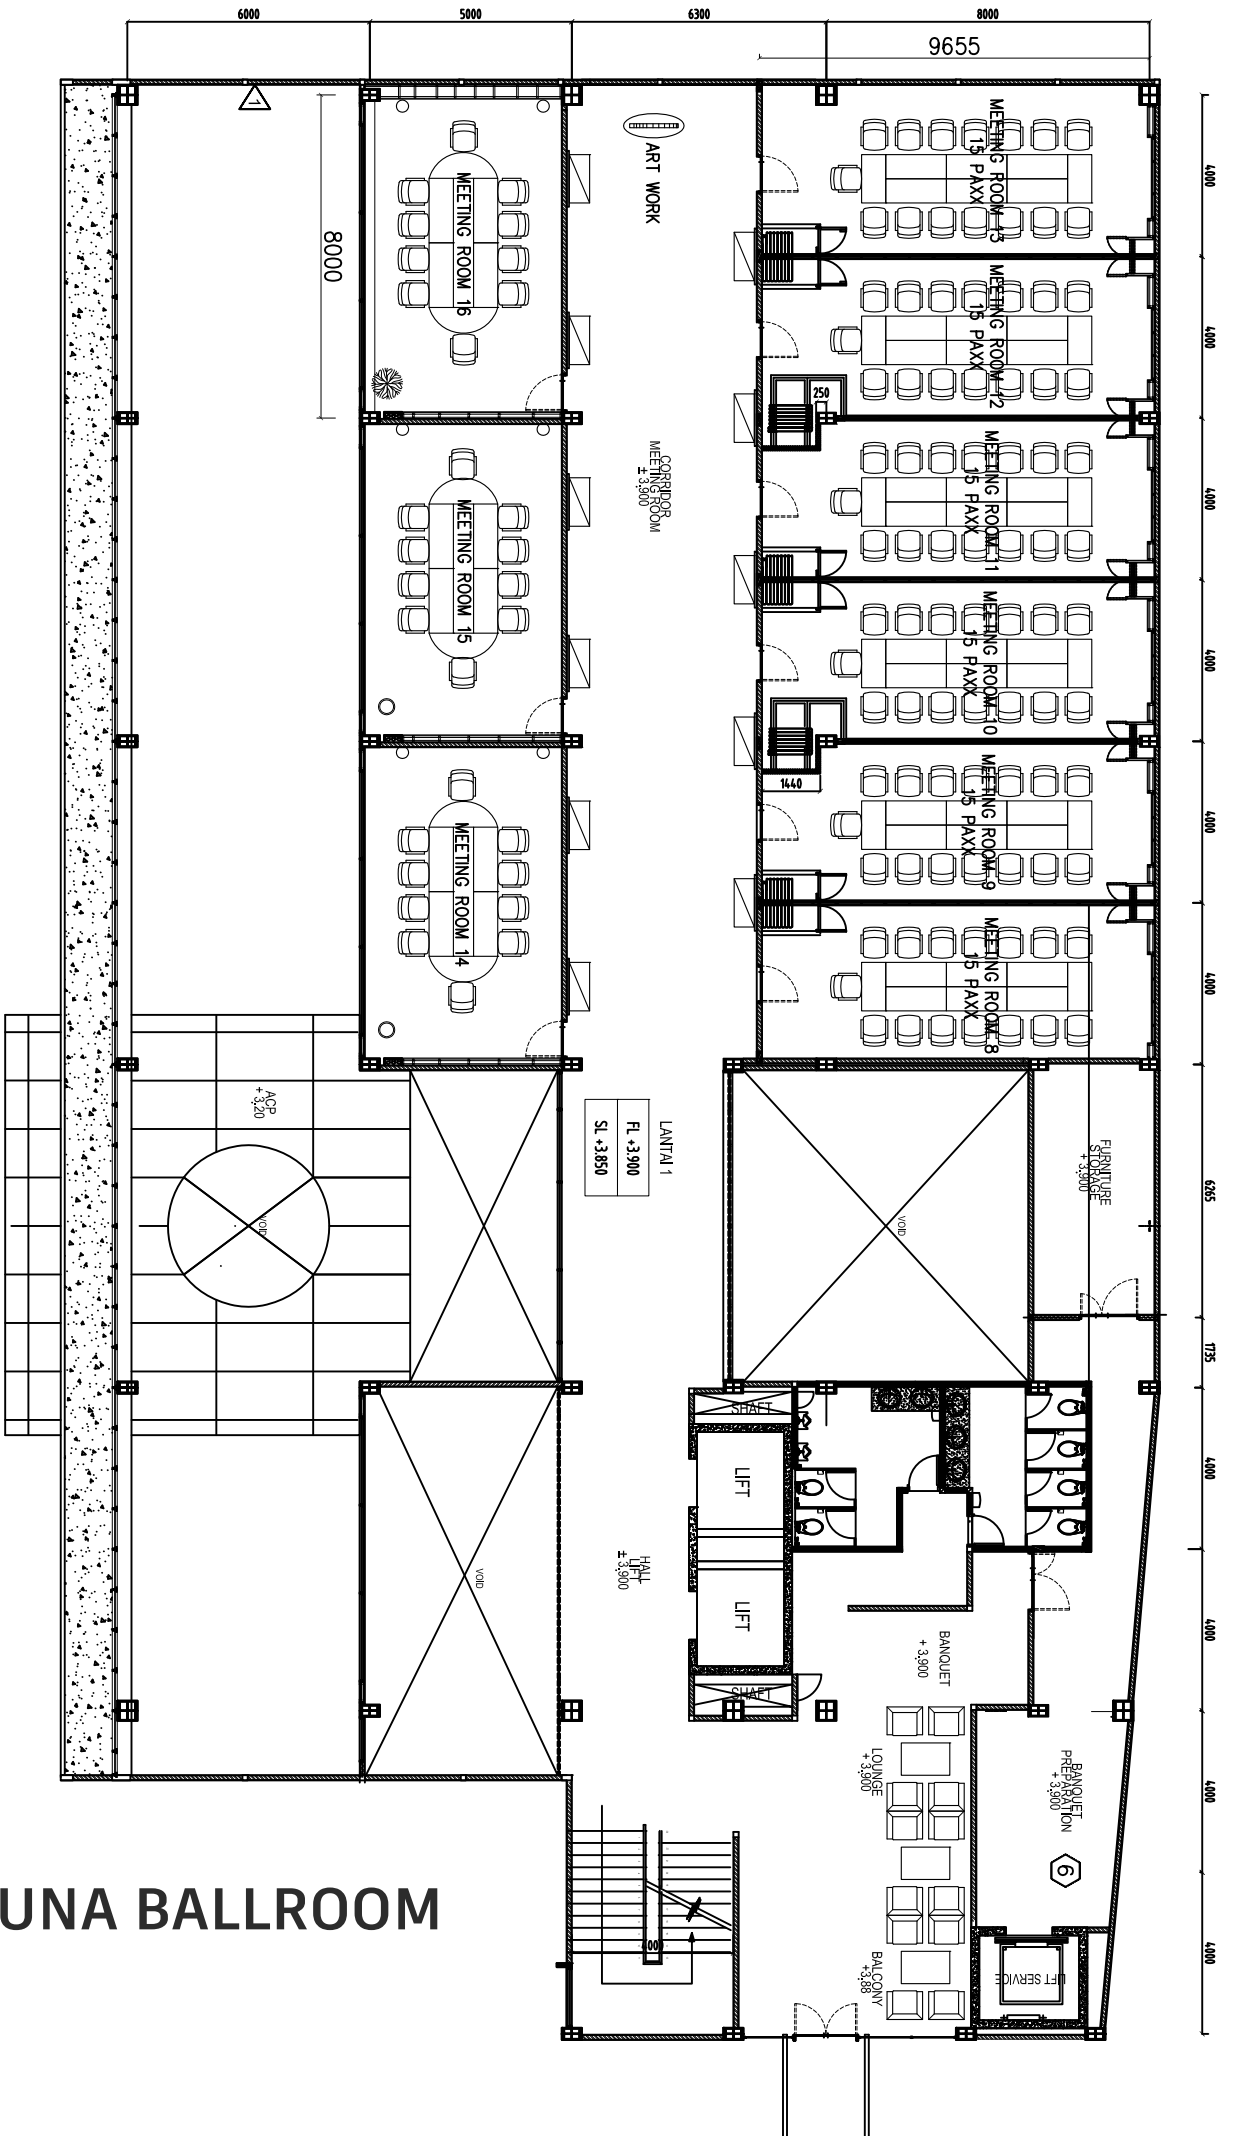

VENUE	Dimension			Size (M ²)	 Standing Reception	 Round Table	 Theatre
	Length (M)	Width (M)	Height (M)				
Hastinapura Convention Center	52	29	7	1508	1,500	850	1250

1

FURNITURE LAYOUT 1ST FLOOR

SCALE 1 : 100